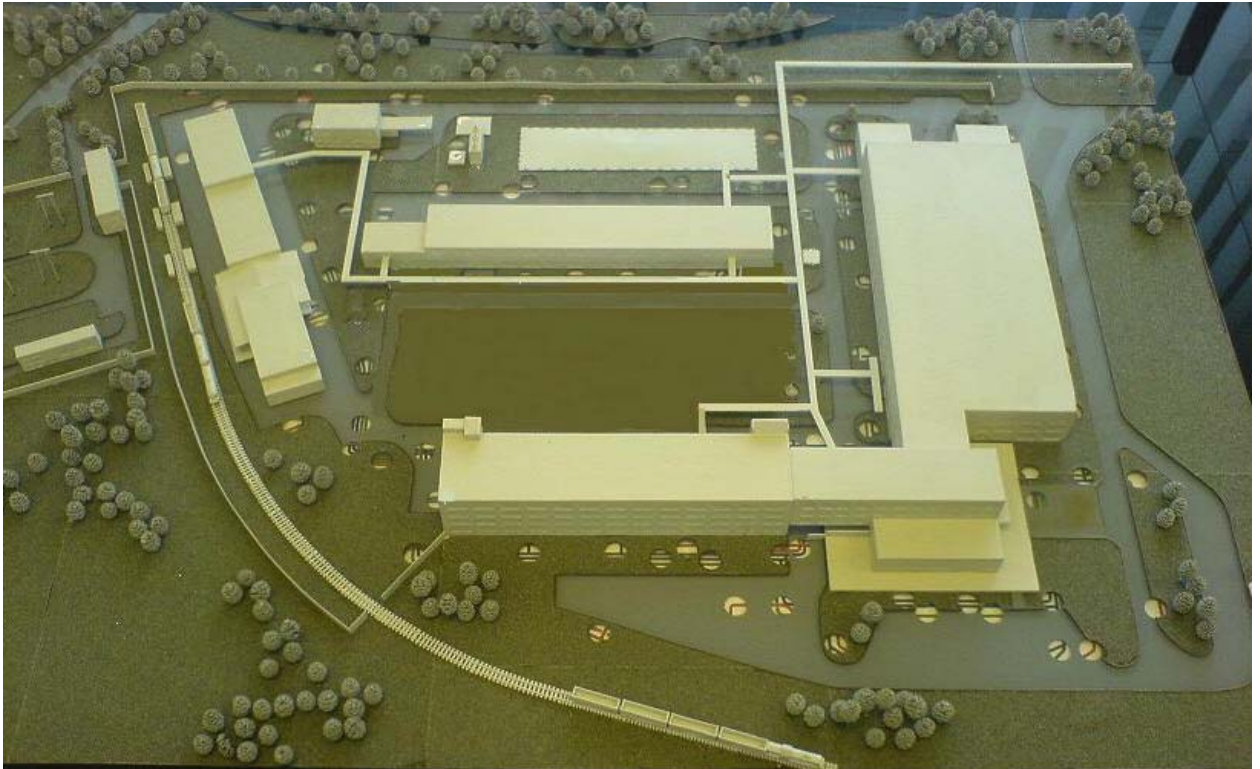

Industrial Technological Park “Northern Crystals”

Open Joint Stock Company “Northern Crystals” invites the companies to the Industrial Technological Park “Northern Crystal” which is located in Apatity town – the fourth town in the Murmansk Region according to population size. Area of the park is about 10 hectares.

Apatity town is at a distance of 23 km from Kirovsk town where industrial premises and headquarter of JSC “Apatit” is located. “Apatit” is the biggest company in the Russia producing apatit concentrate, a raw material for phosphor fertilizers. The mountain skiing center “Russian Laplandiya” is located in Kirovsk either, this center is the biggest in the Murmansk region and it has a good perspective to become a year-round international resort.

The main advantages of the Park:

- Ground area has the category of industrial lot;
- Manufacturing premises and offices are available;
- Access to all communications (water supply, sewerage system, electricity, telephone line, internet connections)
- Round-the-clock security